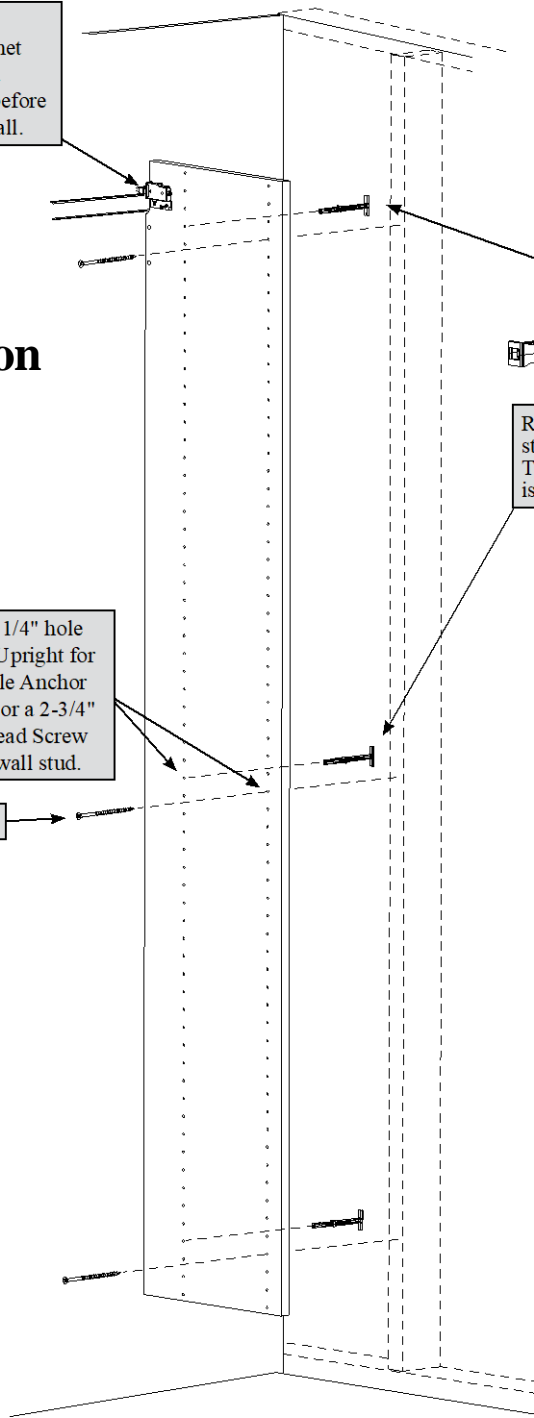

INSTALLATION

Hang Cabinet Installation

Turn the adjusting screws on the Cabinet Hanger to level and plumb the upright before securing it to the wall.

Drill a 1/4" hole in the Upright for a Toggle Anchor Screw or a 2-3/4" Flat Head Screw into a wall stud.

2-3/4" Flat Head Screw

Reference Diagram #3 steps on previous page. Use Toggle Anchor if a wall stud is not available.