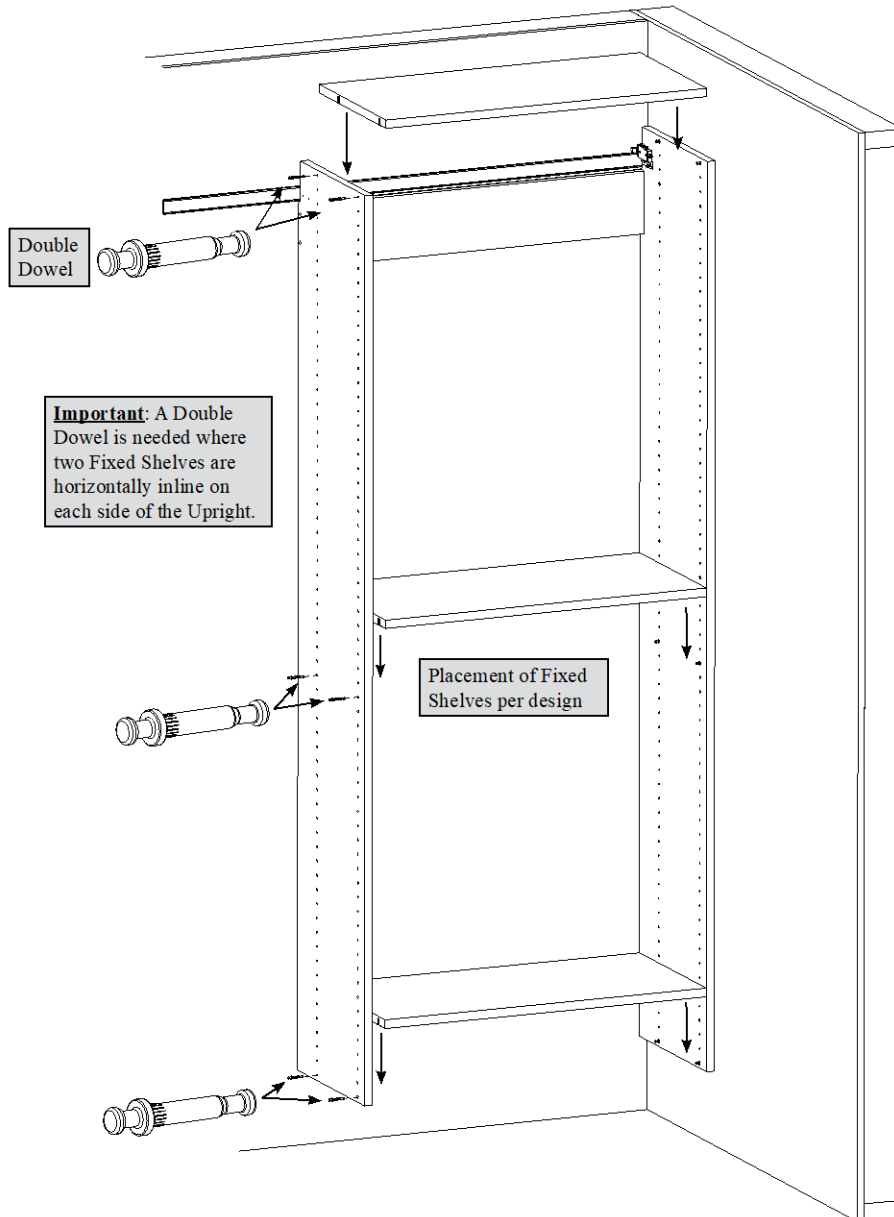

INSTALLATION

Hang Cabinet Installation

Insert six Double Dowels completely into the holes in the left Upright per the Design.

Fasten three Fixed Shelves to the Uprights. Tighten twelve Connectors.

Turn the adjusting screws on the Cabinet Hanger to level and plumb the Upright.