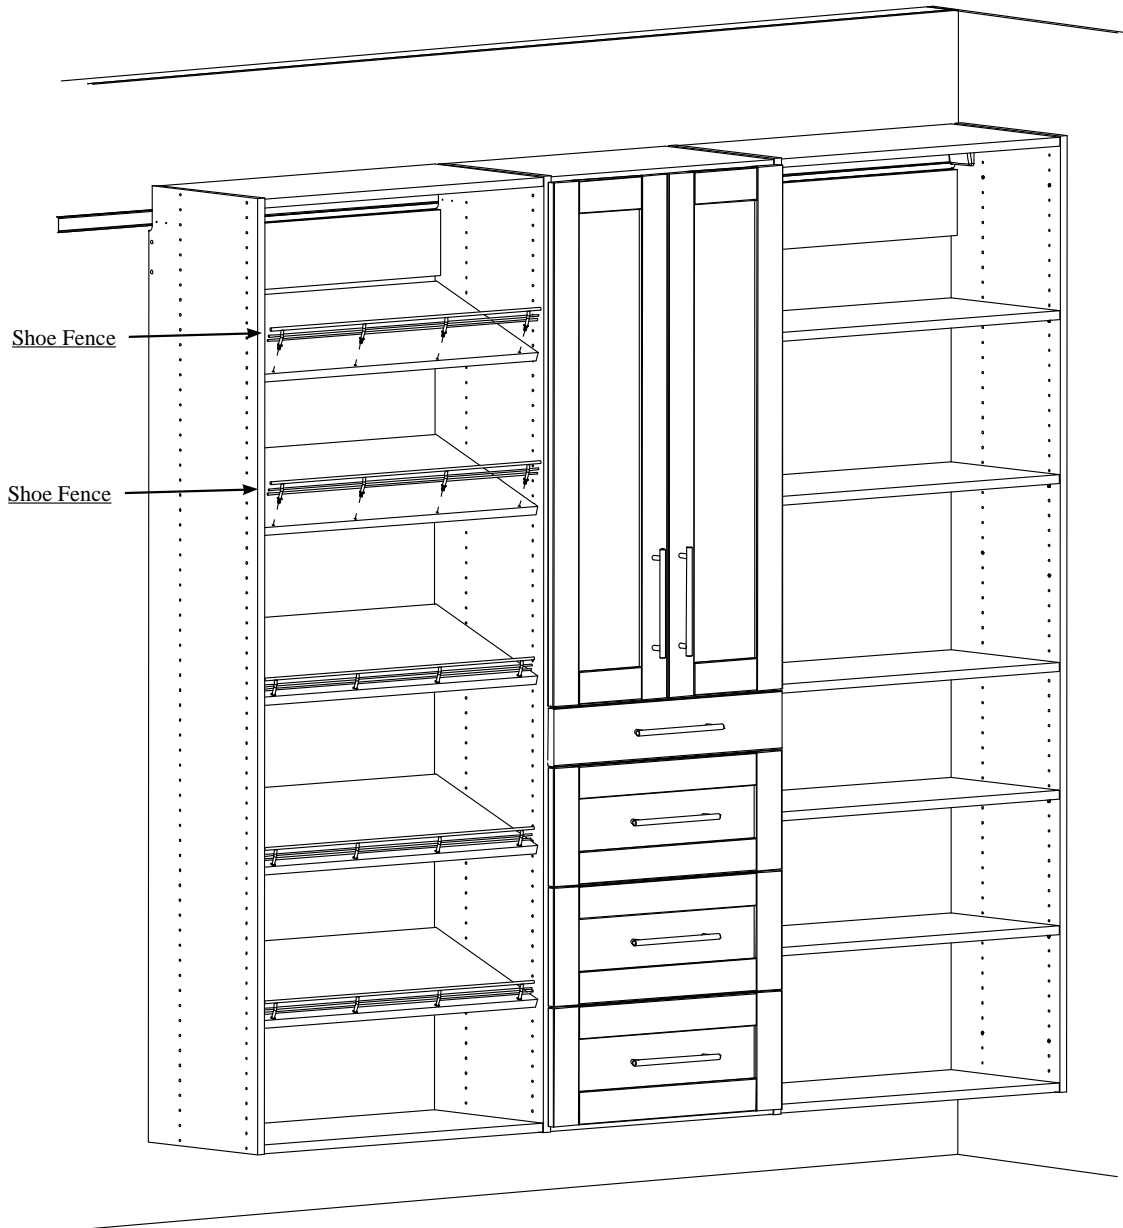

INSTALLATION

**Drawer Installation**

**5/16" Flat Head Screw**

INSTALLATION

**Drawer Installation**

INSTALLATION

**Shoe Shelf Installation**

INSTALLATION