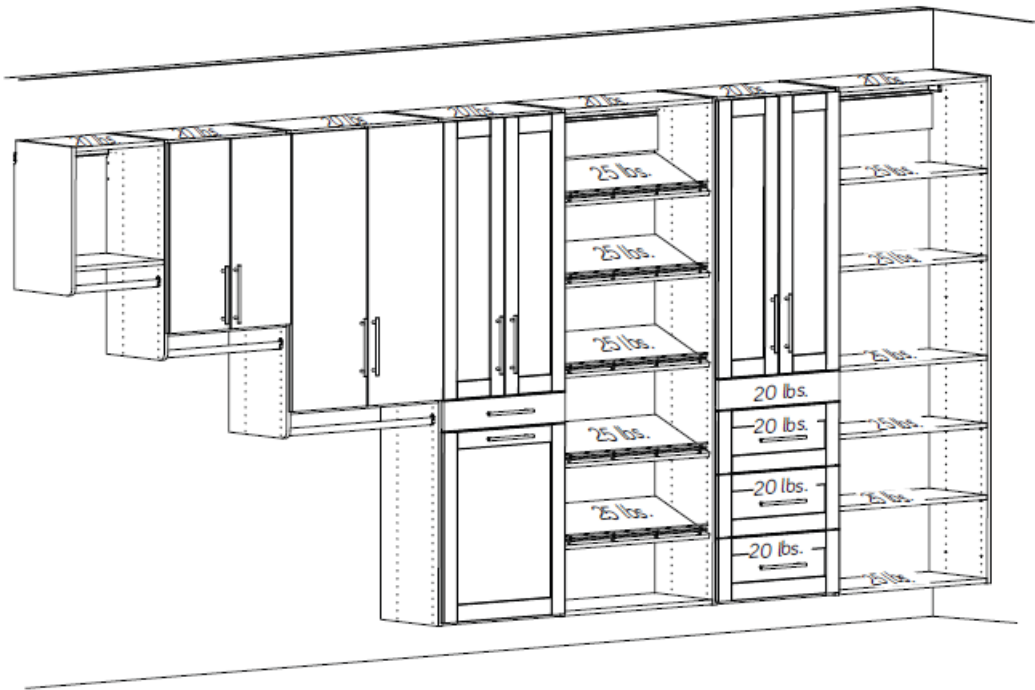

PRODUCT PERFORMANCE

HANG CABINET LOAD SPECIFICATIONS