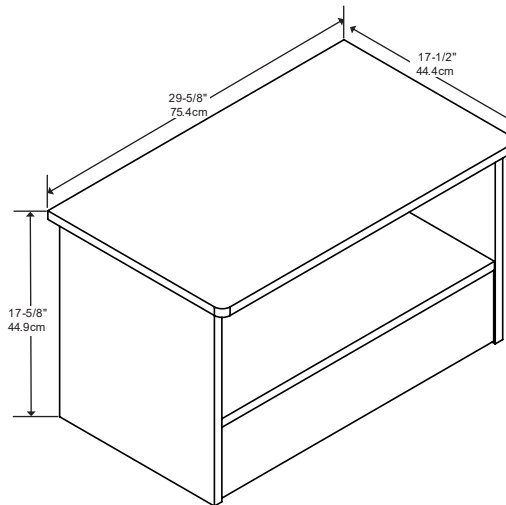

Bench

Description	Dimensions	Pack Qty	White Item #
Stand Alone Island	37.125" h. x 25.50" w. x 29.625" d.	1	430866
Bench	17.625" h. x 29.625" w. x 17.50" d.	1	430868

Description	Dimensions	Pack Qty	Slate Rift Item #	Spiced Mahogany Item #	Ashton Oak Item #	Modern Grey Item #	Made To Order
Stand Alone Island	37.125" h. x 25.50" w. x 29.625" d.	1	430865	432066	441675	442492	X
Bench	17.625" h. x 29.625" w. x 17.50" d.	1	430867	432068	441676	442493	X