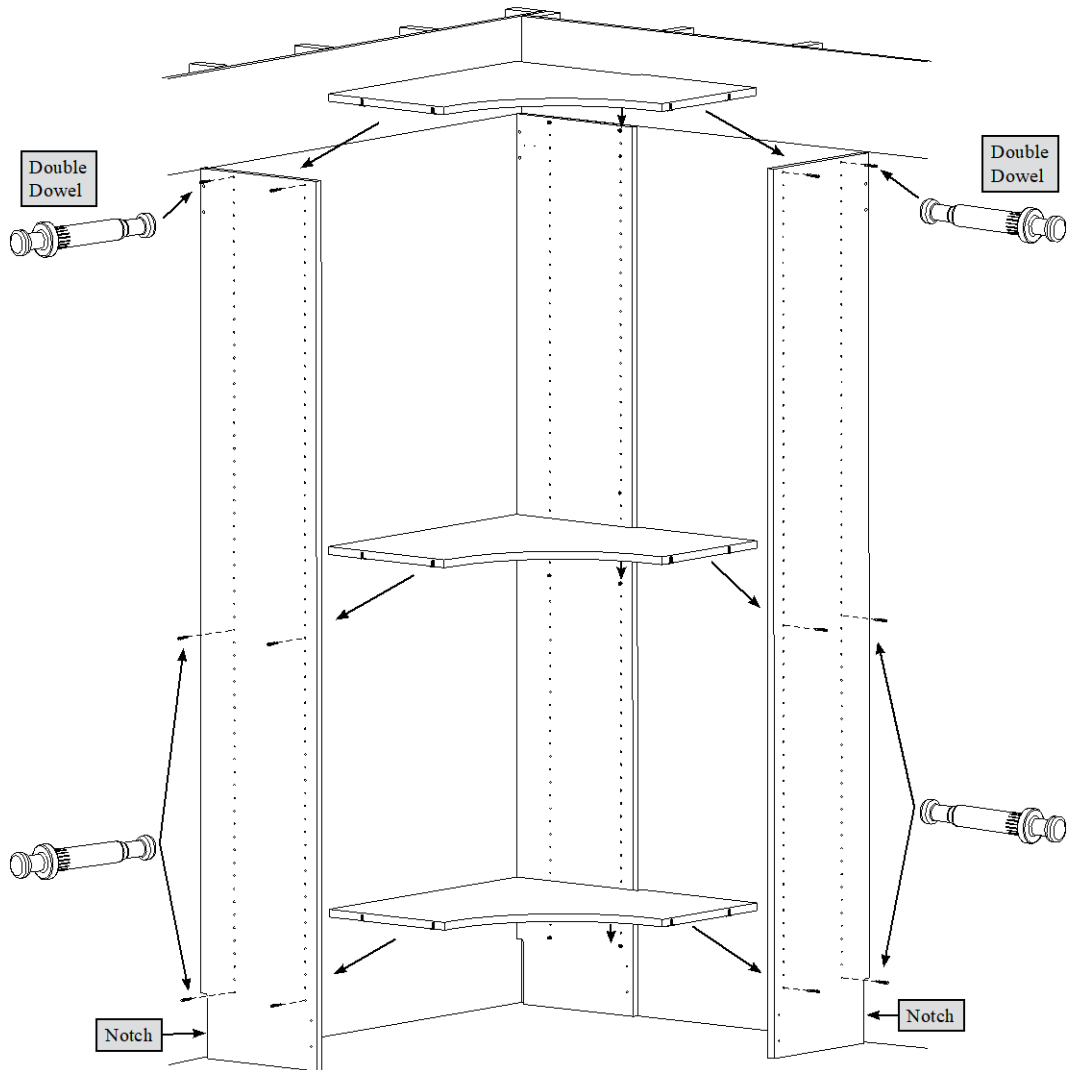

### Diagram #3

The Toggle Anchor requires 1/2" hole in the drywall. Push the Toggle Anchor into the hole, slide the Sleeve to the drywall and break off the Tabs of the Toggle Anchor.

INSTALLATION

**Floor Cabinet Installation**