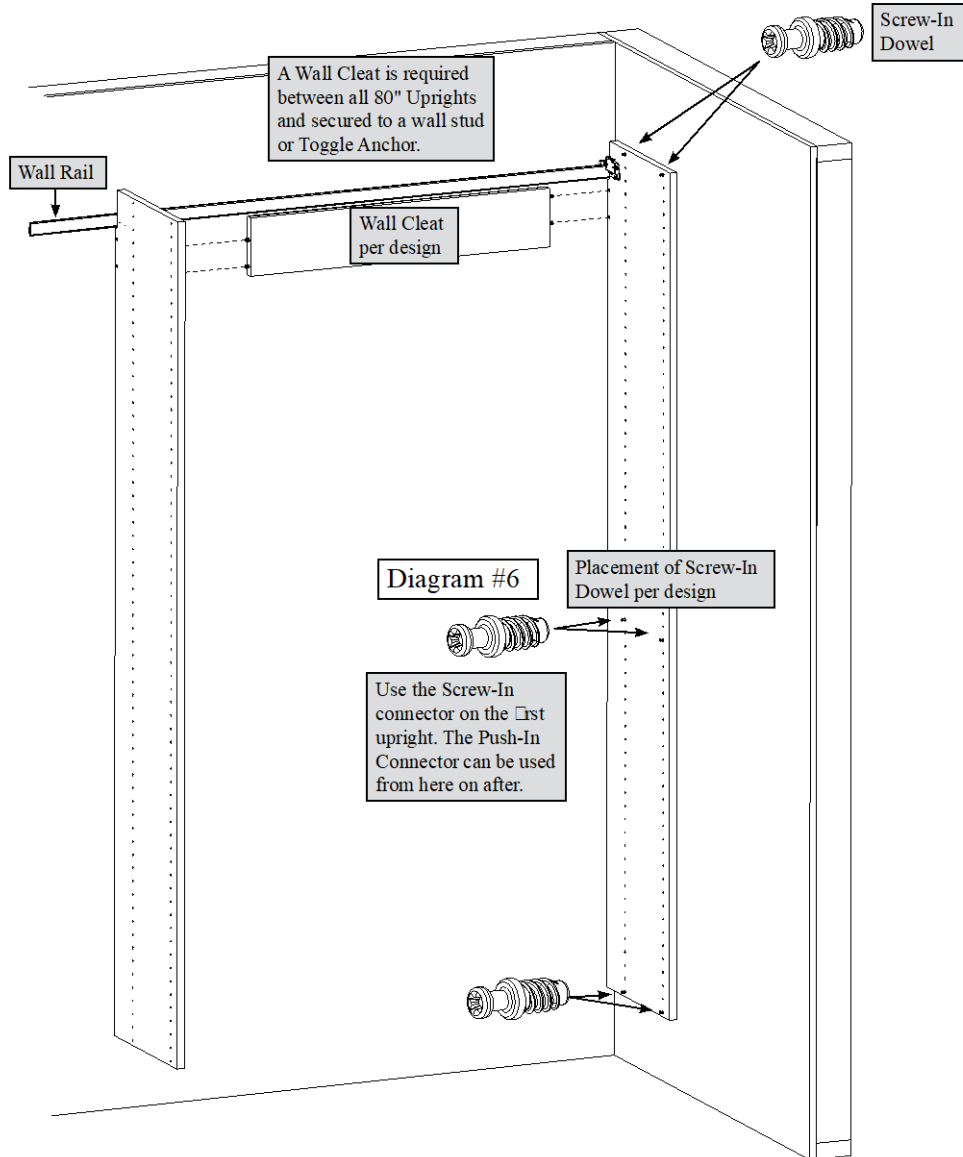

2-3/4" Flat Head Screw

Reference Diagram #3 steps on previous page. Use Toggle Anchor if a wall stud is not available.

INSTALLATION

**Hang Cabinet Installation**

Hang the second Upright onto the Wall Rail. Wall Cleats come with pre-glue dowels in them. Fasten a Wall Cleat to the Uprights by pushing the wood dowels in the Wall Cleat into the Uprights