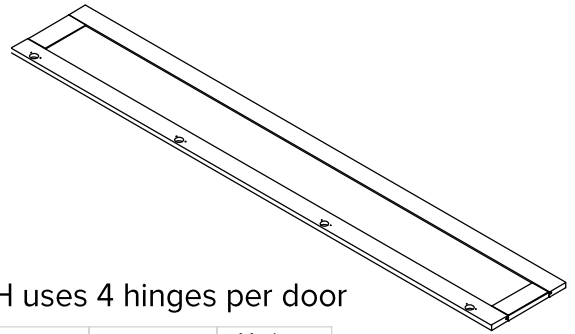

SHAKER DOORS

Shaker Door Assembly/Kits

- Fit 24" W or 30" W towers
- Door heights available- 30", 44", 53", 80"
- Kit includes pair of doors and hinges

30", 44", 53" H use 3 hinges per door

80" H uses 4 hinges per door

Description	Dimensions	Pack Qty	White Item #	Made to Order
24" x 22" Shaker Door Assembly	12.25" x 22.5" x .75"	2	435049	
18" x 22" Shaker Door Assembly	18.5" x 22.5" x .75"	1	435046	X
30" x 22.5" Shaker Door Assembly	15.5" x 22.5" x .75"	2	437189	X
18" x 30" Shaker Door Assembly	18" x 30" x .75"	1	437161	X
24" x 30" Shaker Door Assembly	12.25" x 30.12" x .75"	2	432733	
30" x 30" Shaker Door Assembly	15.25" x 30.12" x .75"	2	432737	
18" x 44" Shaker Door Assembly	18" x 44" x .75"	1	437162	X
24" x 44" Shaker Door Assembly	14.12" x 43.87" x .75"	2	432578	
18" x 53" Shaker Door Assembly	18" x 53" x .75"	1	437163	X
24" x 53" Shaker Door Assembly	12.25" x 52.75" x .75"	2	432582	
30" x 44" Shaker Door Assembly	15.25" x 43.87" x .75"	2	432586	
30" x 53" Shaker Door Assembly	15.25" x 52.75" x .75"	2	432590	
18" x 80" Shaker Door Assembly	18" x 80" x .75"	1	437164	X
24" x 80" Shaker Door Assembly	12.25" x 79.25" x .75"	2	432595	
30" x 80" Shaker Door Assembly	15.25" x 79.25" x .75"	2	432598	
18" x 88" Shaker Door Assembly	18" x 88" x .75"	1	437165	X
24" x 88" Shaker Door Assembly	12.5" x 88" x .75"	2	437152	X
30" x 88" Shaker Door Assembly	15.25" x 88" x .75"	2	437155	X

Description	Dimensions	Pack Qty	Slate Rift Item #	Spiced Mahogany Item #	Ashton Oak Item #	Made to Order	Modern Grey Item #	Made to Order
24" x 22" Shaker Door Assembly	12.25" x 22.5" x .75"	2	435051	435050	441807	X	442624	X
18" x 22" Shaker Door Assembly	18.5" x 22.5" x .75"	1	435048	435047	441806	X	442623	X
30" x 22.5" Shaker Door Assembly	15.5" x 22.5" x .75"	2	437191	437193	441821	X	442638	X
18" x 30" Shaker Door Assembly	18" x 30" x .75"	1	437178	437179	441815	X	442632	X
24" x 30" Shaker Door Assembly	12.25" x 30.12" x .75"	2	432619	432849	441725	X	442542	X
30" x 30" Shaker Door Assembly	15.25" x 30.12" x .75"	2	432623	432853	441729	X	442546	X
18" x 44" Shaker Door Assembly	18" x 44" x .75"	1	437180	437181	441816	X	442633	X
24" x 44" Shaker Door Assembly	14.12" x 43.87" x .75"	2	432399	432808	441711	X	442528	X
18" x 53" Shaker Door Assembly	18" x 53" x .75"	1	437182	437183	441817	X	442634	X
24" x 53" Shaker Door Assembly	12.25" x 52.75" x .75"	2	432401	432812	441713	X	442530	X
30" x 44" Shaker Door Assembly	15.25" x 43.87" x .75"	2	432403	432816	441715	X	442532	X
30" x 53" Shaker Door Assembly	15.25" x 52.75" x .75"	2	432405	432820	441717	X	442534	X
18" x 80" Shaker Door Assembly	18" x 80" x .75"	1	437184	437185	441818	X	442635	X
24" x 80" Shaker Door Assembly	12.25" x 79.25" x .75"	2	430864	432825	441719	X	442536	X
30" x 80" Shaker Door Assembly	15.25" x 79.25" x .75"	2	432409	432828	441721	X	442538	X
18" x 88" Shaker Door Assembly	18" x 88" x .75"	1	437186	437187	441819	X	442636	X
24" x 88" Shaker Door Assembly	12.5" x 88" x .75"	2	437153	437154	441808	X	442625	X
30" x 88" Shaker Door Assembly	15.25" x 88" x .75"	2	437166	437167	441809	X	442626	X